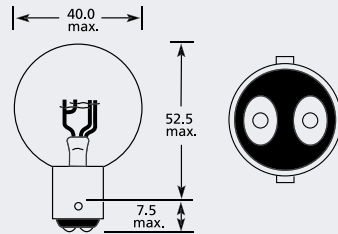

BA15d SBC (Small Bayonet Cap) Standard Bulb

Part No.	+ Packaging Options	ECE	Volts	Watts	Base	Description / Information	Colour
EBO171	SB		12v	36/36w	Ba15d		<input type="checkbox"/>

P21/5W BAY15d SBC (Small Bayonet Cap) Standard Bulb

Part No.	+ Packaging Options	ECE	Volts	Watts	Base	Description / Information	Colour
EB1013	SB		6v	18/6w	BAY15d	Oval Contact	<input type="checkbox"/>
EBO384	SB TB	P21/5W	6v	21/5w	BAY15d	(E) Marked	<input type="checkbox"/>
EBO374	SB		12v	21/5w	BAY15d	Heavy Duty	<input type="checkbox"/>
EBO380	SB TB SC TC	P21/5W	12v	21/5w	BAY15d	(E) Marked	<input type="checkbox"/>
EBO386	TC	P21/5W	12v	21/5w	BAY15d	(E) Marked / Long Life	<input type="checkbox"/>
EBO387	SB TB		12v	21/5w	BAY15d	Red	<input type="checkbox"/>
EBO413	TB		12v	21/5w	BAY15d	Amber	<input type="checkbox"/>
EB1071	SB		12v	23/8w	BAY15d		<input type="checkbox"/>
EBO379	SB TB SC		12v	32/3 cp	BAY15d	Volvo	<input type="checkbox"/>
EBO294	SB TB	P21/5W	24v	21/5w	BAY15d	(E) Marked	<input type="checkbox"/>
EBO377	TC	P21/5W	24v	21/5w	BAY15d	(E) Marked / Long Life	<input type="checkbox"/>
EBO334	SB TB SC		24v	24/6w	BAY15d		<input type="checkbox"/>
EB4896	SB TB		48v	25/10w	BAY15d		<input type="checkbox"/>

Packaging Option Codes SB Single Box TB Trade Box (x10) SC Single Clam TC Twin Clam SR Single Retail Box TR Twin Retail Box

Add option code to the end of the part number for packaging specific number. Example: EBO477**SB** is EBO477 in a single box